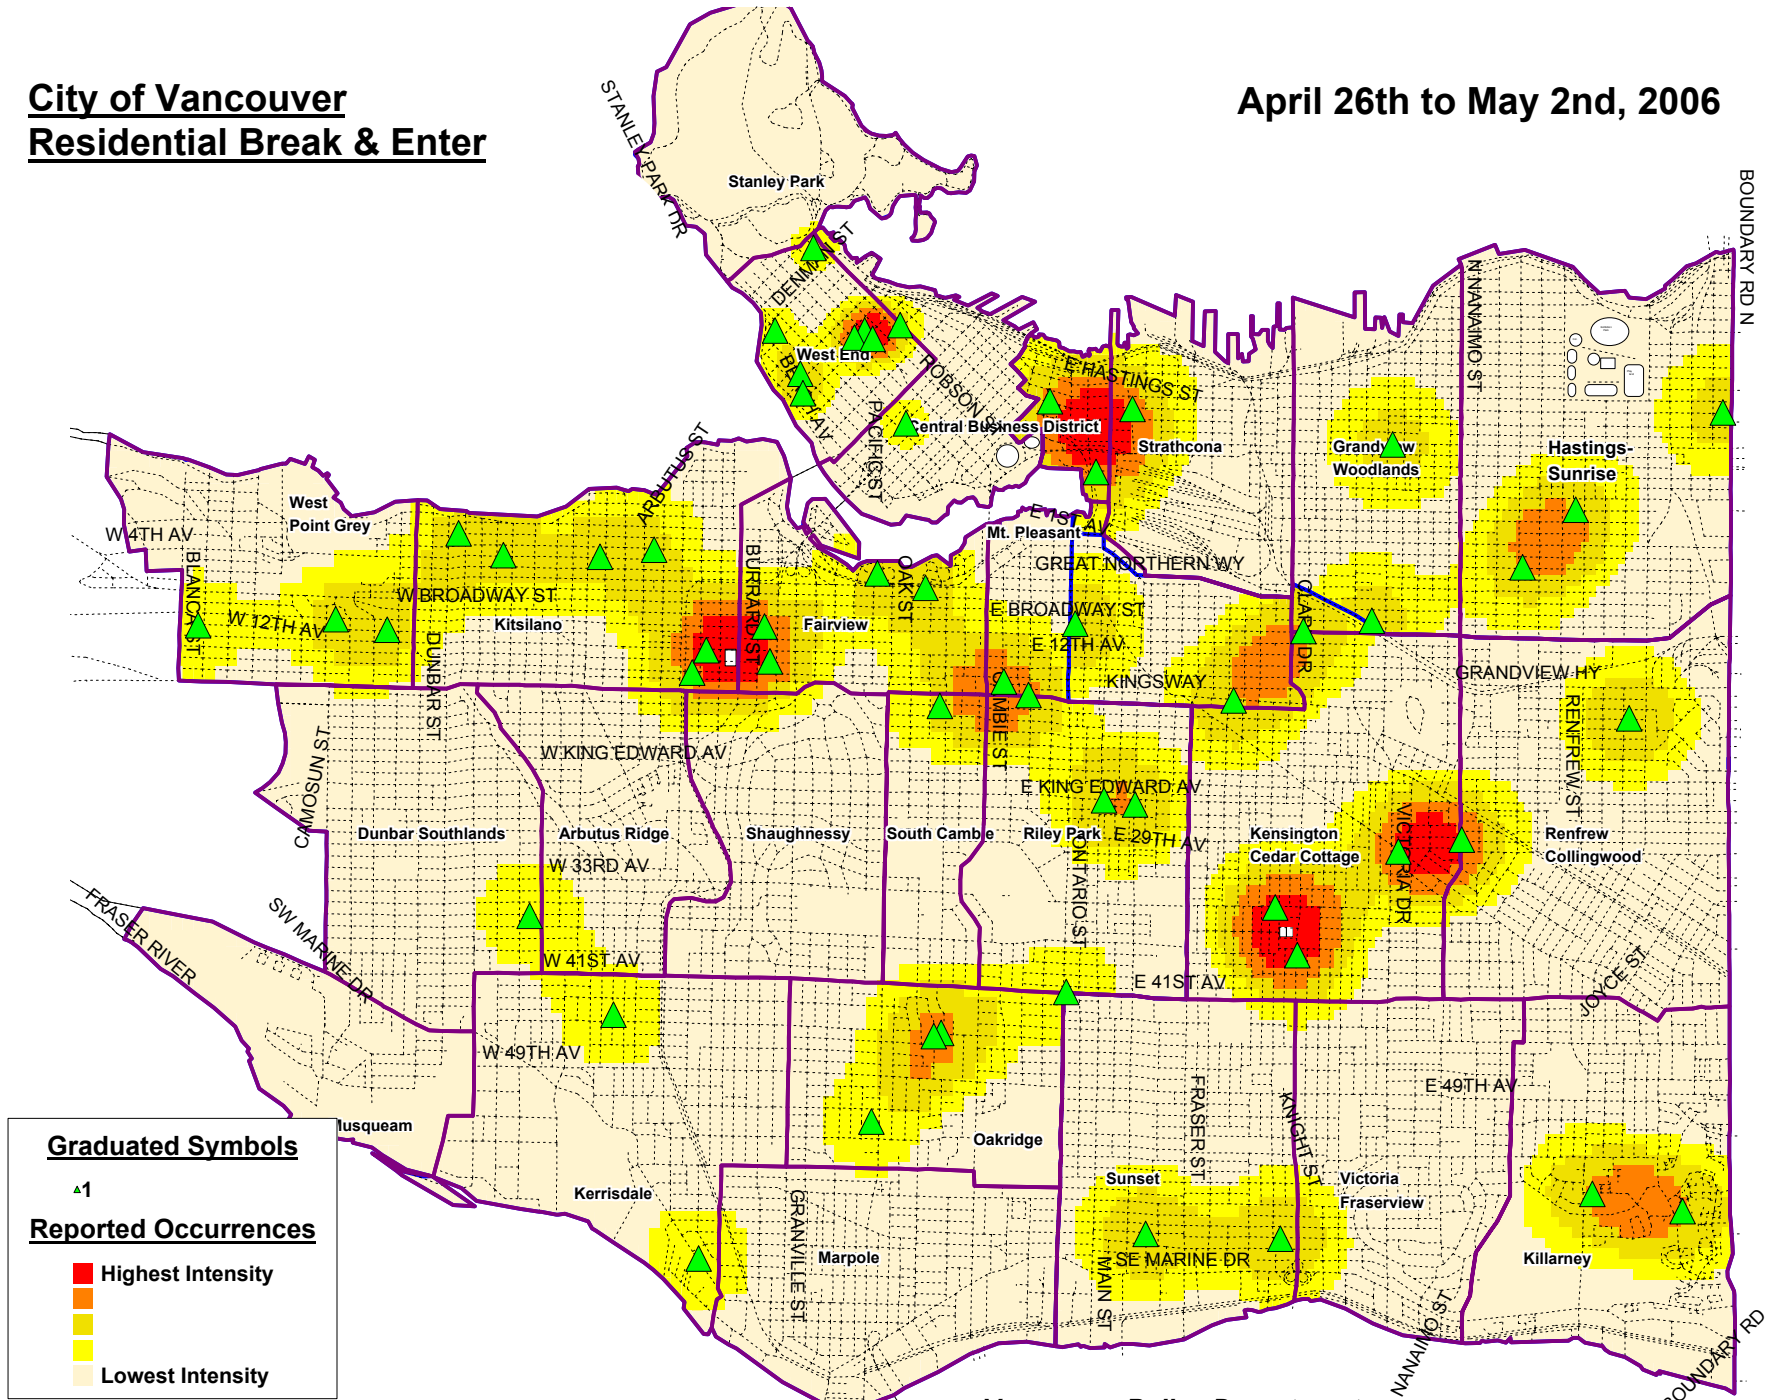

**City of Vancouver
Residential Break & Enter**

April 26th to May 2nd, 2006

**Vancouver Police Department
Patrol Support Analysis Team**