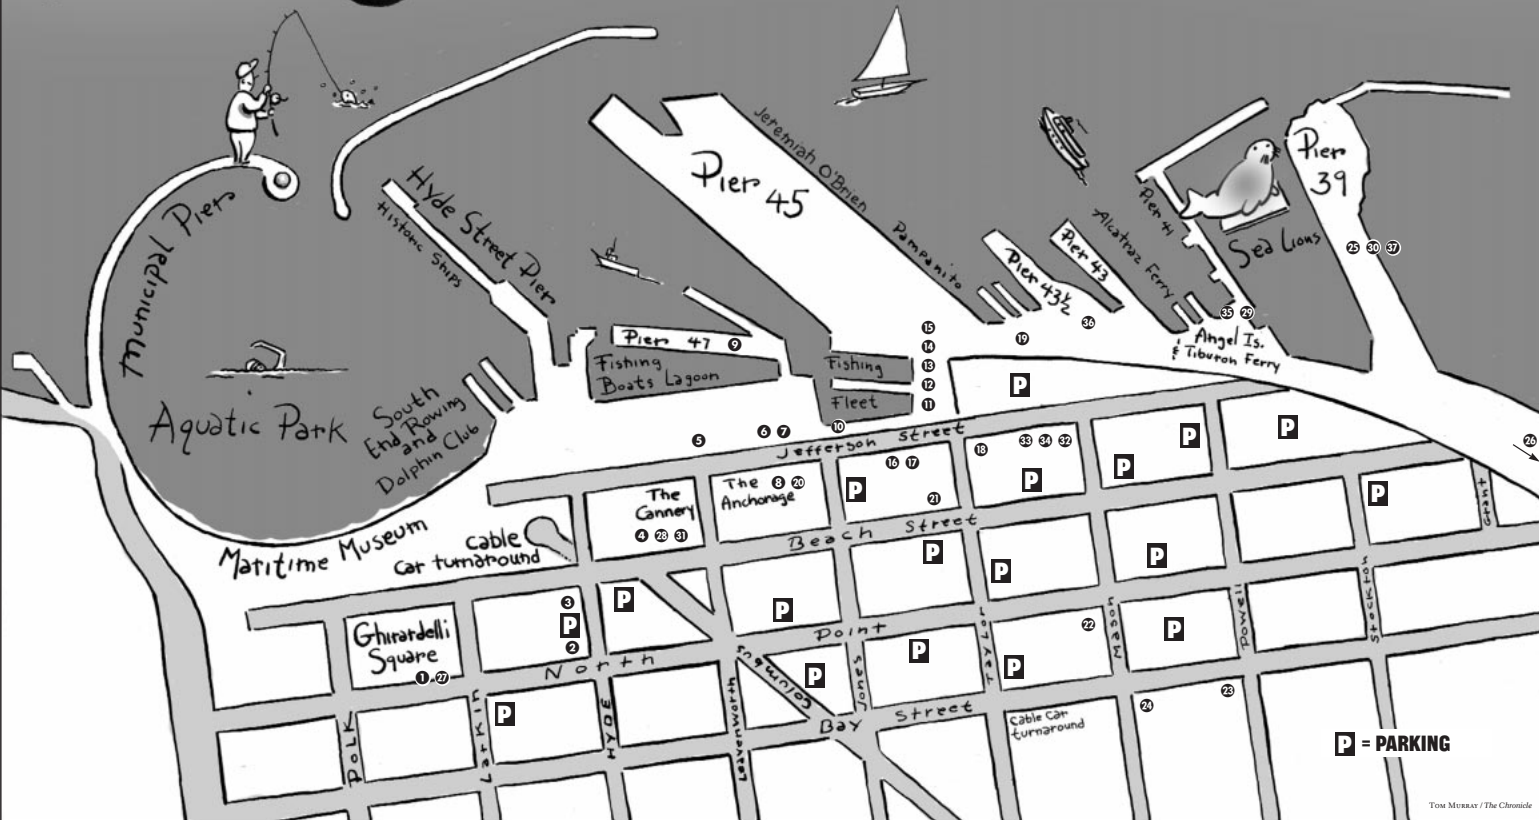

Finding Your Way on the Wharf

RESTAURANTS

- GHIRARDELLI SQUARE**
 Mandarin (415) 673-8812
 Gaylord India (415) 771-8822
 Loongbar (415) 771-6800
 McCormick & Kuleto's Crab Cake Lounge (415) 929-1730
 La Pasta (415) 749-5288
 Chez Michel (415) 775-7036
 Buena Vista Cafe (415) 474-5044
- Lou's Pier 47 (415) 771-0377
 Steelhead Brewing Company (415) 775-1795
 Scoma's (415) 771-4383
 Castagnola's (415) 776-5015
 Tarantino's (415) 775-5600
 Sabella & La Torre (415) 673-2824
 Nick's Lighthouse (415) 929-1300
 Alloto's (415) 673-0183
 Fisherman's Grotto (415) 673-7025
 Bobby Rubino's (415) 673-2266
 Las Margaritas (415) 776-8996
 Quiet Storm (415) 771-2929
 Belle Roux (415) 771-5225
 Cioppino's (415) 775-9311
 Benvenuti's (415) 776-9265
- THE CANNERY**
 Jacks Cannery Bar (415) 931-6400
 A. Sabella's (415) 771-6775
 The Franciscan (415) 362-7733
 Fisherman's Pizzeria (415) 928-2998
 Benvenuti (415) 775-9300
- Cafe Pescatore (415) 561-1111
 Caesar's (415) 989-6000
 Sushi Oh (415) 693-9218
PIER 39
 Pier Market (415) 989-7437
 Eagle Cafe (415) 433-3689
 Skillet's (415) 434-0432
 Swiss Louis (415) 421-2913
 Dante's (415) 421-5778
 Alcatraz Cafe & Grill (415) 434-1818
 Neptune's Palace (415) 434-2260
 Yet Wah (415) 434-4430
 Bobo Gump Shrimp Co (415) 781-4867
 Samos (415) 391-0333

ATTRACTIONS

- THE CANNERY:**
 Cobb's Comedy Club (415) 928-4320
 Museum of the City of San Francisco (415) 928-0289
- Wax Museum (415) 885-4834
 Haunted Gold Mine (415) 885-4834
 Ripley's Believe It or Not Museum (415) 771-6188
 Blue & Gold Fleet (415) 773-1188
 Red & White Fleet (415) 447-0591
- PIER 39:**
 Turbo Ride
 Venetian Carousel
 Frequent Flyers
 Cinemas Theatre (415) 956-FILM
 UnderWater World (415) 623-5300